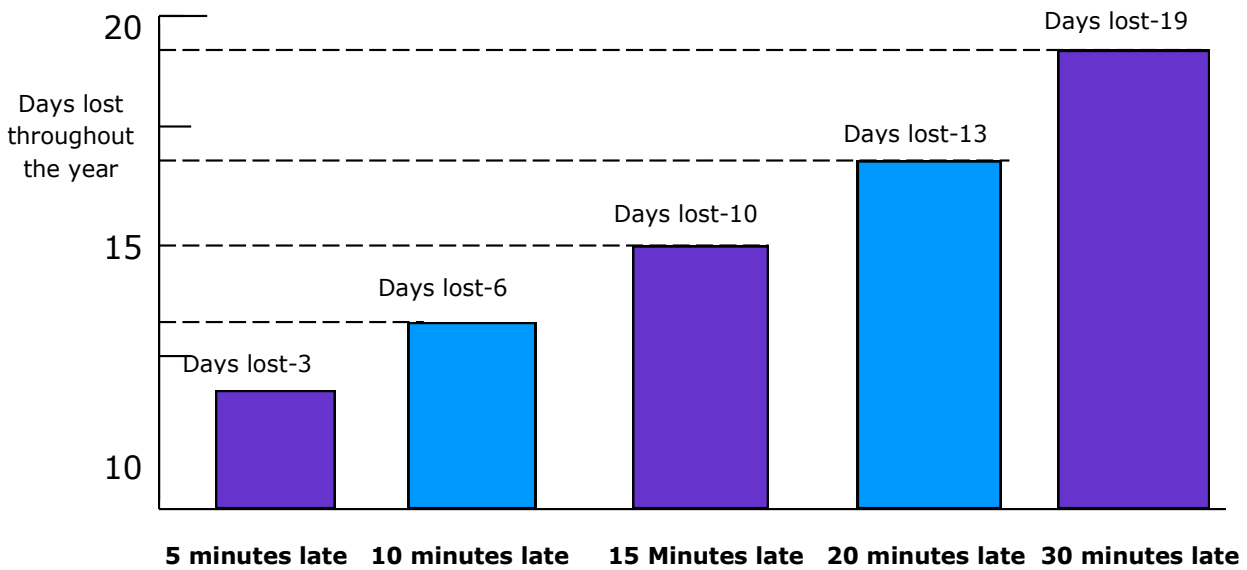

Being late adds up to a loss of learning

- If you are 5 minutes late every day that adds up to over 3 days lost each year

- Being late every day can add up to a lot of lost learning time
- Please help your child to be punctual

175 NON SCHOOL DAYS A YEAR		DAYS OFF SCHOOL ADD UP TO LOST LEARNING				
190 School days In each year	10 Days	19 days	29 days Half a term missed	38 Days	47 Days	
	180 days of education	171 days of education	161 days of education	152 days of education	143 days of education	
100%	95%	90%	85%	80%	75%	
GOOD Best chance of success Gets your child off to a flying start		WORRYING Less chance of success Makes it harder to make progress		SERIOUS CONCERN Not fair on your child Court action!		